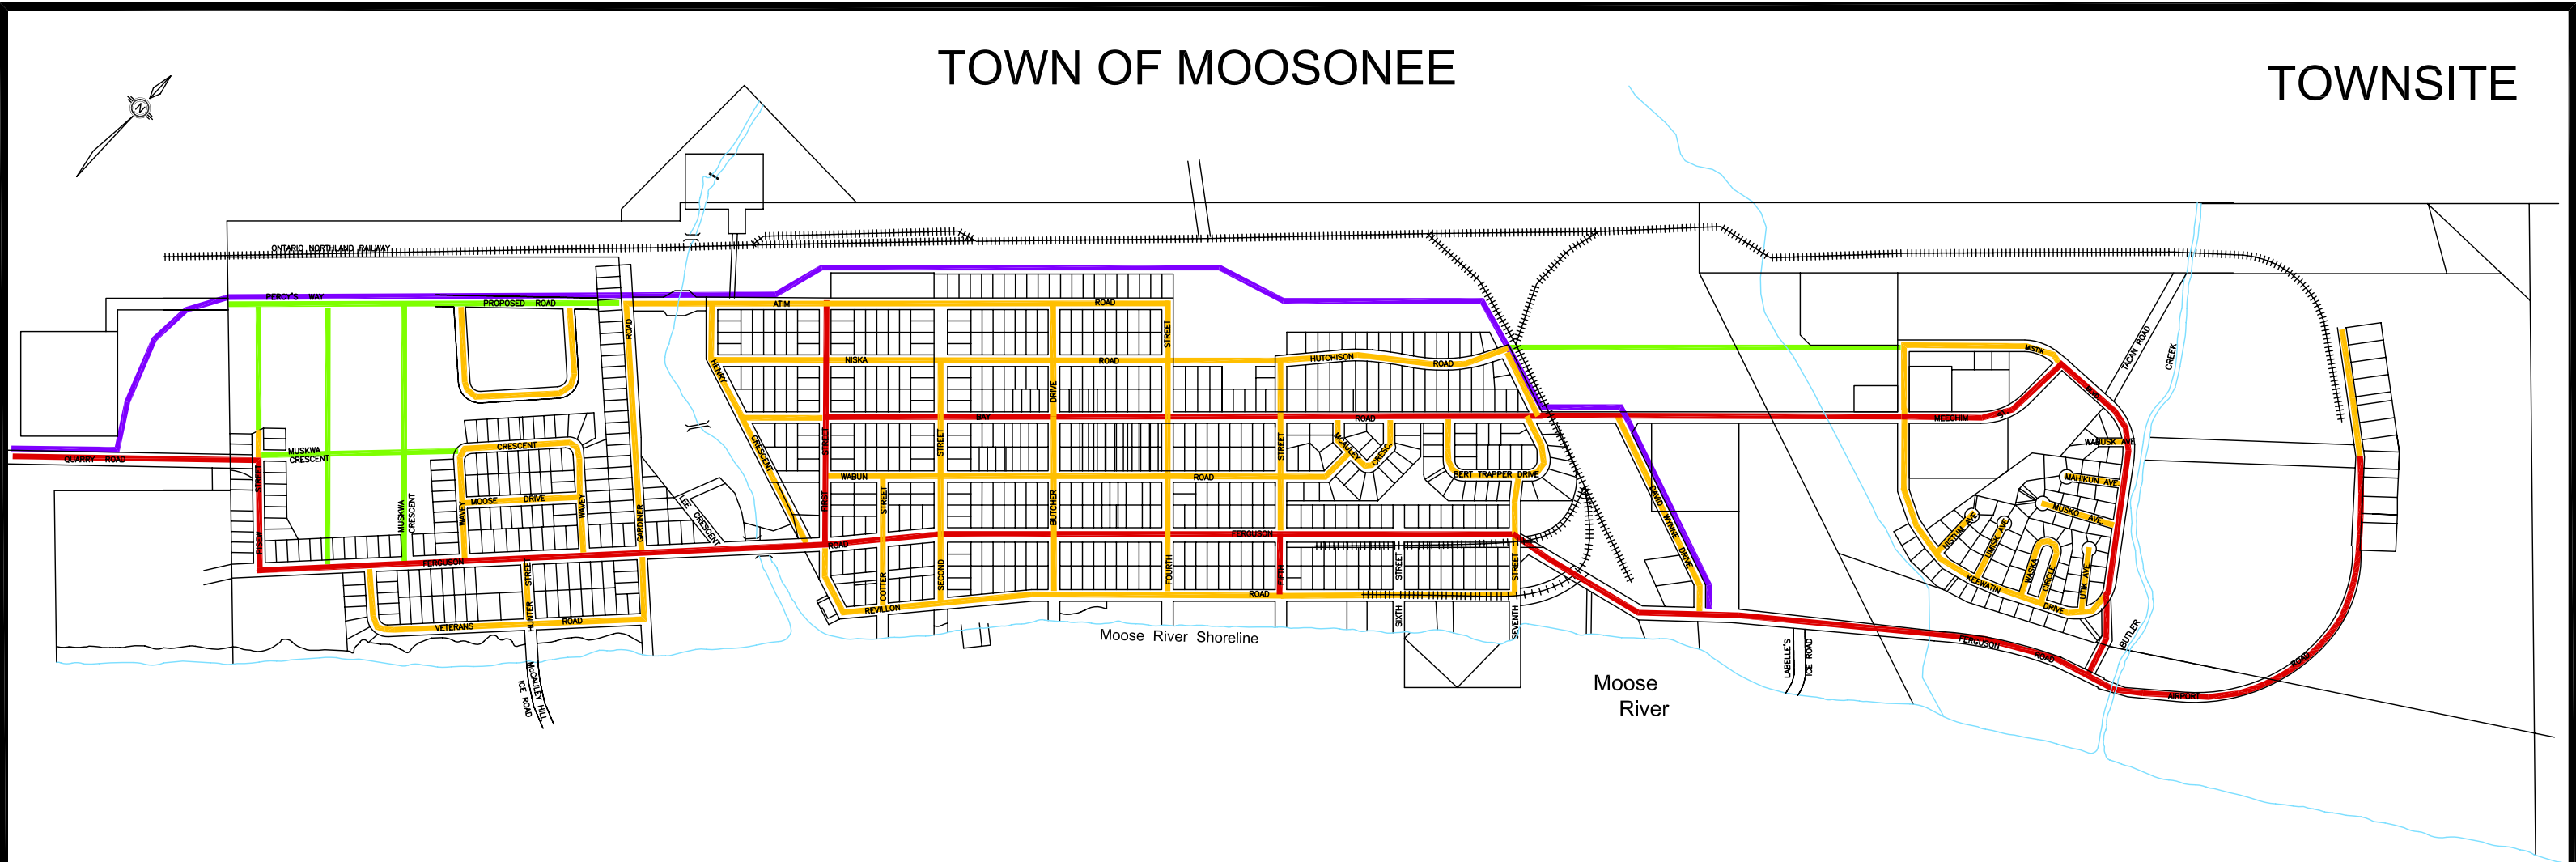

# TOWN OF MOOSONEE

# TOWNSITE

## Schedule B Transportation and Services

Legend	
	Urban Collector
	Local Roads
	Truck Route
	Future Roads
	Railway

**MERIDIAN**  
PLANNING CONSULTANTS INC.  
MARCH, 2006

Produced by Meridian Planning Consultants under Licence with the Ontario Ministry of Natural Resources, c. Queen's Printer for Ontario, 2005.